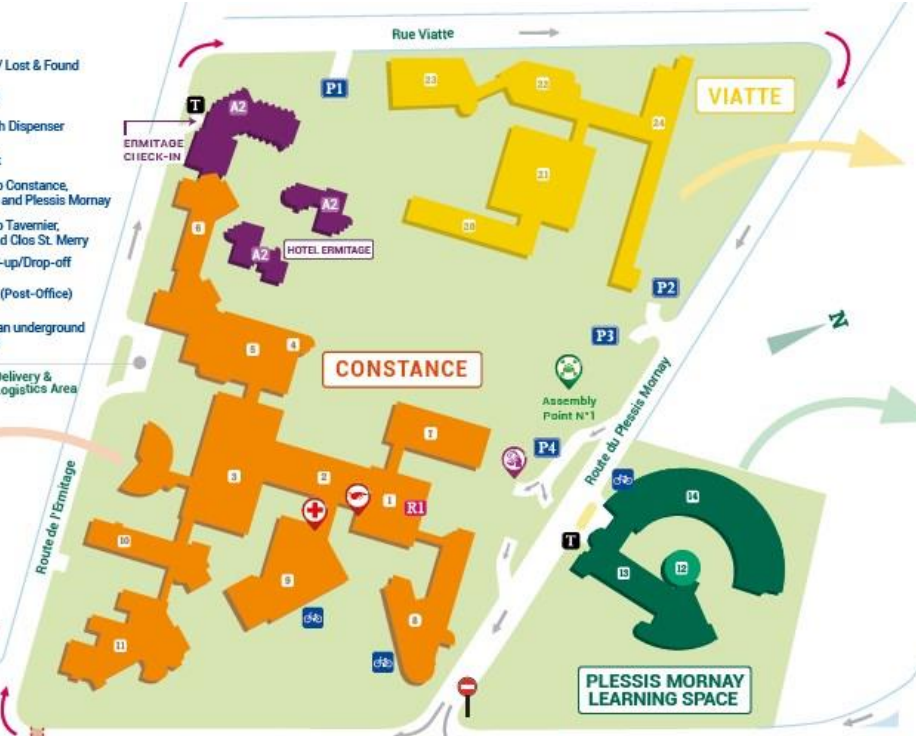

Book on the website

Book the "best available rate" from the website or contact them directly for reservation

TEACHING SPACES

- CONSTANCE**
- 3 Meeting Point (Camembert)
Amphitheatres A / Christoph Rubeli MBA'92D / De Vitry / MBA'70 / MBA'72 / Valeria & Rudolf Maag / Tonia & Paul Forster
 - 6 West Wing
Amphitheatre BCG
 - 8 East Wing
Amphitheatre Loudon PhD Learning Space (EW1) The Dominique Héau Meeting Room (EW2)
 - 10 South Wing
Amphitheatres Dean Berry / Belgian Amph / MBA'90D / Chris King Learning Space M The Mews

- PLESSIS MORNAY LEARNING SPACE**
- 14 Executive Education Learning Space
Amphitheatres Tanoto Foundation / MBA'73 / 03 / 04 Flat Rooms 01 / 02 / 03 / 04

- CERCLE**
- 18 Cercle South
Amphitheatres S / T Flat Room U

CONSTANCE

- 1 Main Building
- R1 Main Reception Admin Offices Security / Lost & Found
- 2 Gallery
- 3 Meeting Point (Camembert)
- 4 Foot-Note Giftshop
- 5 Restaurant/Bar
- 6 West Wing
Admin Offices Fitness
- 7 North Wing
Admin Offices
- 8 East Wing
Faculty Offices
- 9 International Information Centre (CII)
Reception & Admin Offices Doriot Research & Learning Hub MBA'75 Career & Interview Facility Infirmary Mail and Print Services
- 10 South Wing
- 11 Euro-Asia Centre

Delivery & Logistics Area

Assembly Point N°2
Public Car Park

- VIIATTE**
- 20 Viatte Garden Building
 - 21 Viatte Tower
 - 22 Viatte Forest Building
 - 23 Viatte Restaurant
 - 24 Viatte Residence

- PLESSIS MORNAY LEARNING SPACE**
- 12 La Rotonde Executive Dining Room
 - 13 Plessis Mornay
Reception Faculty & Admin Offices
 - 14 Executive Education Learning Space
EDP Admin Offices Teaching Spaces